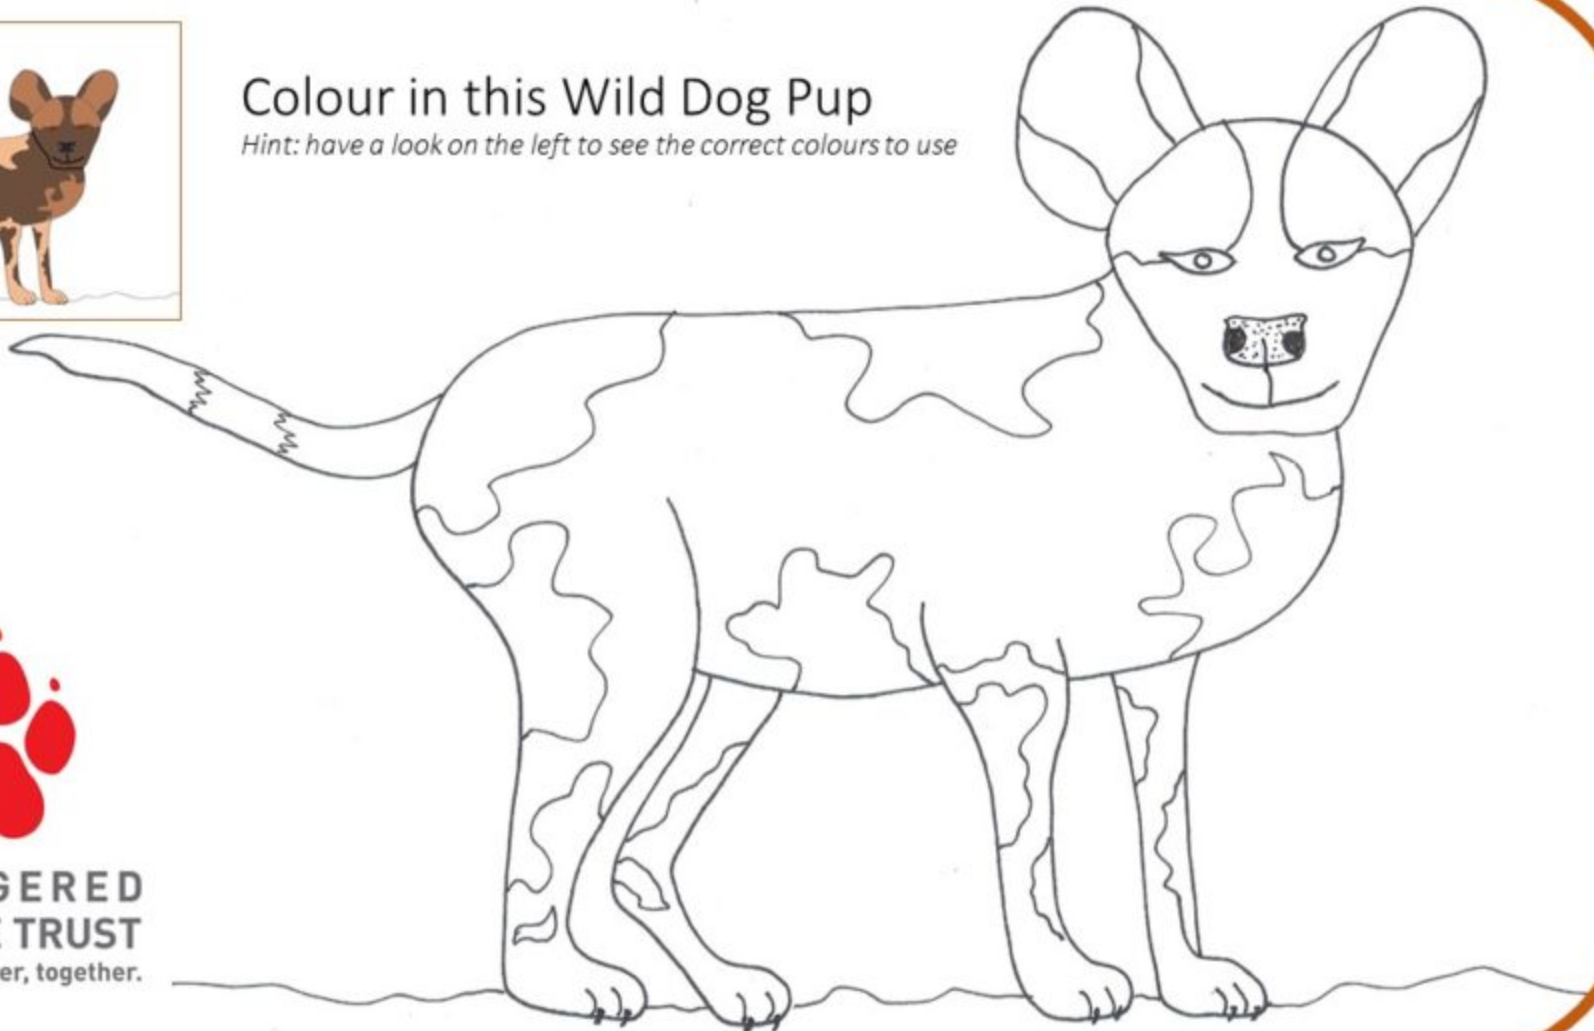

Colour in this Wild Dog Pup

Hint: have a look on the left to see the correct colours to use

**ENDANGERED
WILDLIFE TRUST**

Protecting forever, together.