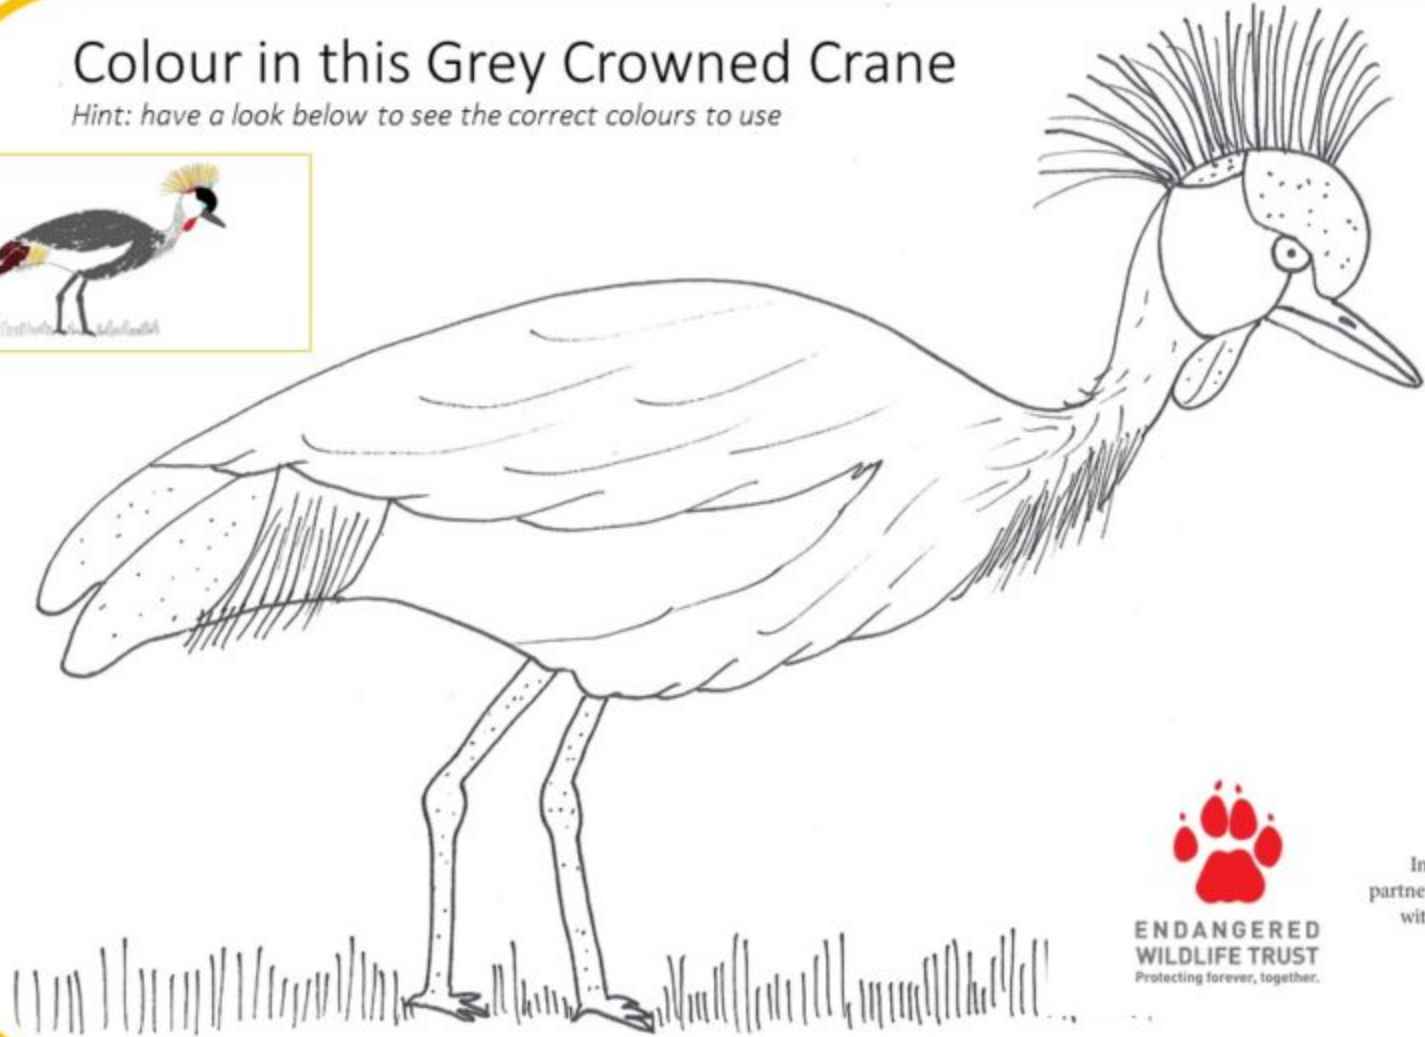

Colour in this Blue Crane parent and chick

ENDANGERED
WILDLIFE TRUST
Protecting forever, together.

In
partnership
with

Hint: have a look below to see the correct colours to use

Colour in this Grey Crowned Crane

Hint: have a look below to see the correct colours to use

**ENDANGERED
WILDLIFE TRUST**
Protecting forever, together.

In
partnership
with

Colour in this Wattled Crane

Hint: have a look below to see the correct colours to use

**ENDANGERED
WILDLIFE TRUST**
Protecting forever, together.

In
partnership
with

Colour in this Giant Bullfrog

*Hint: have a look on the right to
see the correct colours to use*

**ENDANGERED
WILDLIFE TRUST**
Protecting forever, together.

Colour in this African Grass Owl

Hint: have a look below to see the correct colours to use

**ENDANGERED
WILDLIFE TRUST**
Protecting forever, together.

Colour in this Riverine Rabbit

*Hint: have a look below to see the
correct colours to use*