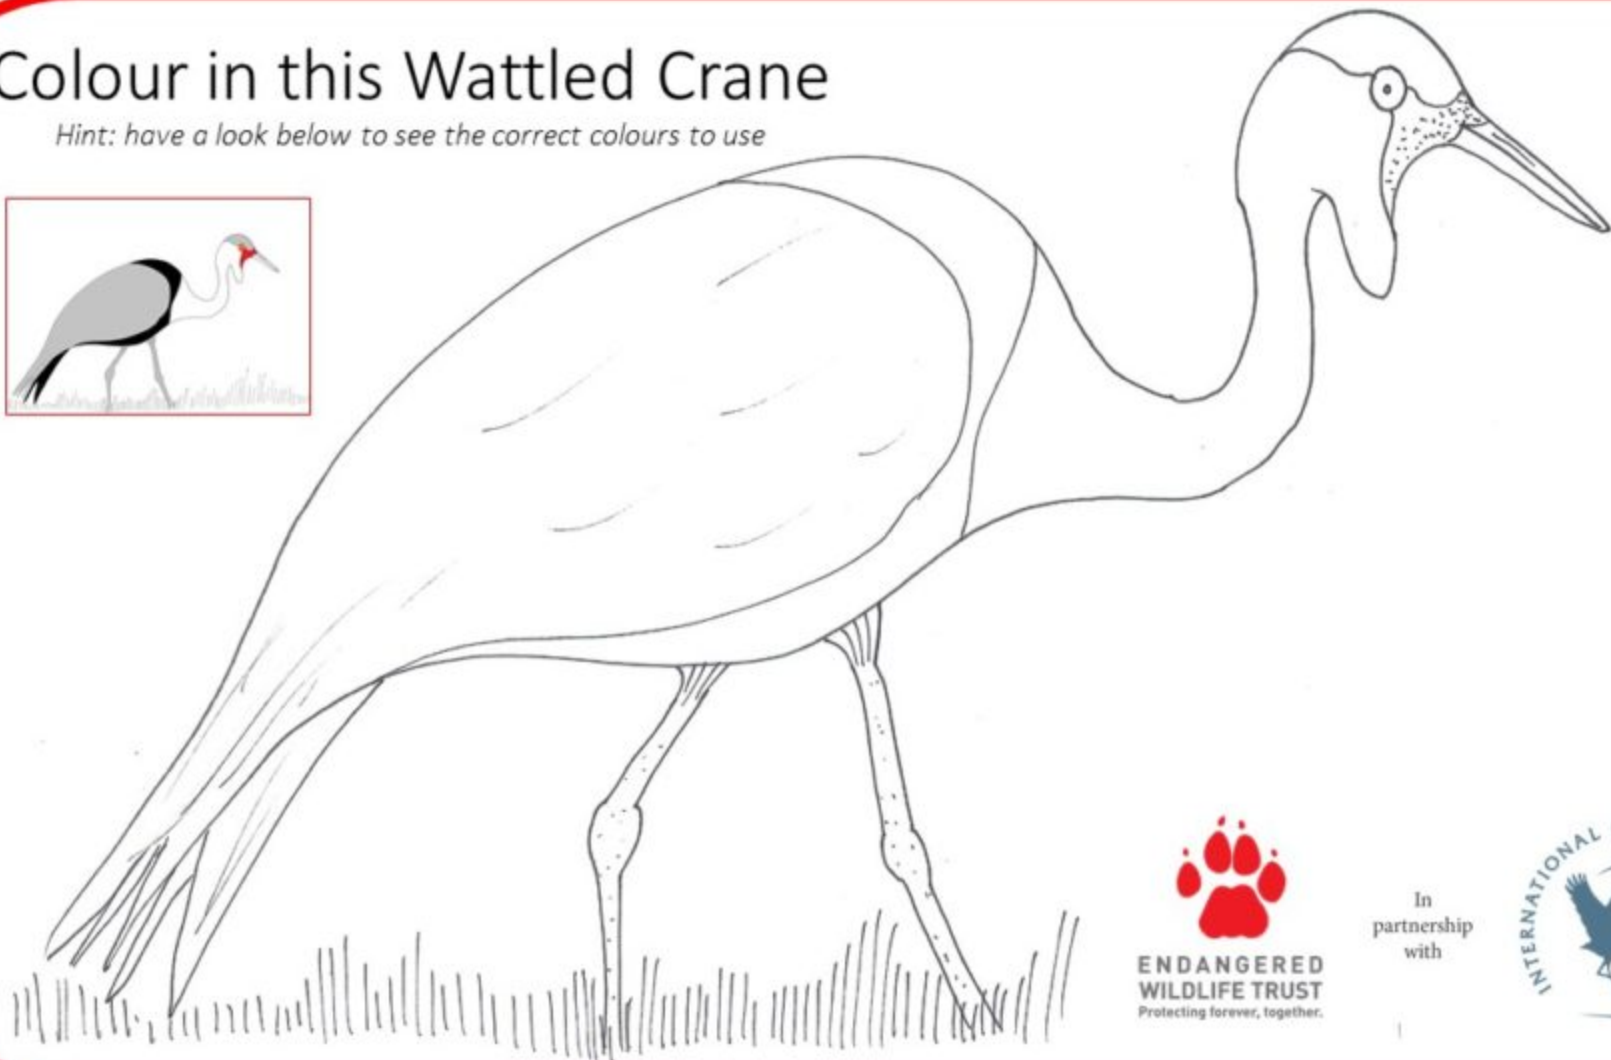

Colour in this Blue Crane parent and chick

ENDANGERED
WILDLIFE TRUST
Protecting forever, together.

In
partnership
with

Hint: have a look below to see the correct colours to use

Colour in this Grey Crowned Crane

Hint: have a look below to see the correct colours to use

**ENDANGERED
WILDLIFE TRUST**
Protecting forever, together.

In
partnership
with

Colour in this Wattled Crane

Hint: have a look below to see the correct colours to use

**ENDANGERED
WILDLIFE TRUST**
Protecting forever, together.

In
partnership
with

Colour in this Giant Bullfrog

*Hint: have a look on the right to
see the correct colours to use*

**ENDANGERED
WILDLIFE TRUST**
Protecting forever, together.

Colour in this African Grass Owl

Hint: have a look below to see the correct colours to use

**ENDANGERED
WILDLIFE TRUST**
Protecting forever, together.

Colour in this Riverine Rabbit

*Hint: have a look below to see the
correct colours to use*